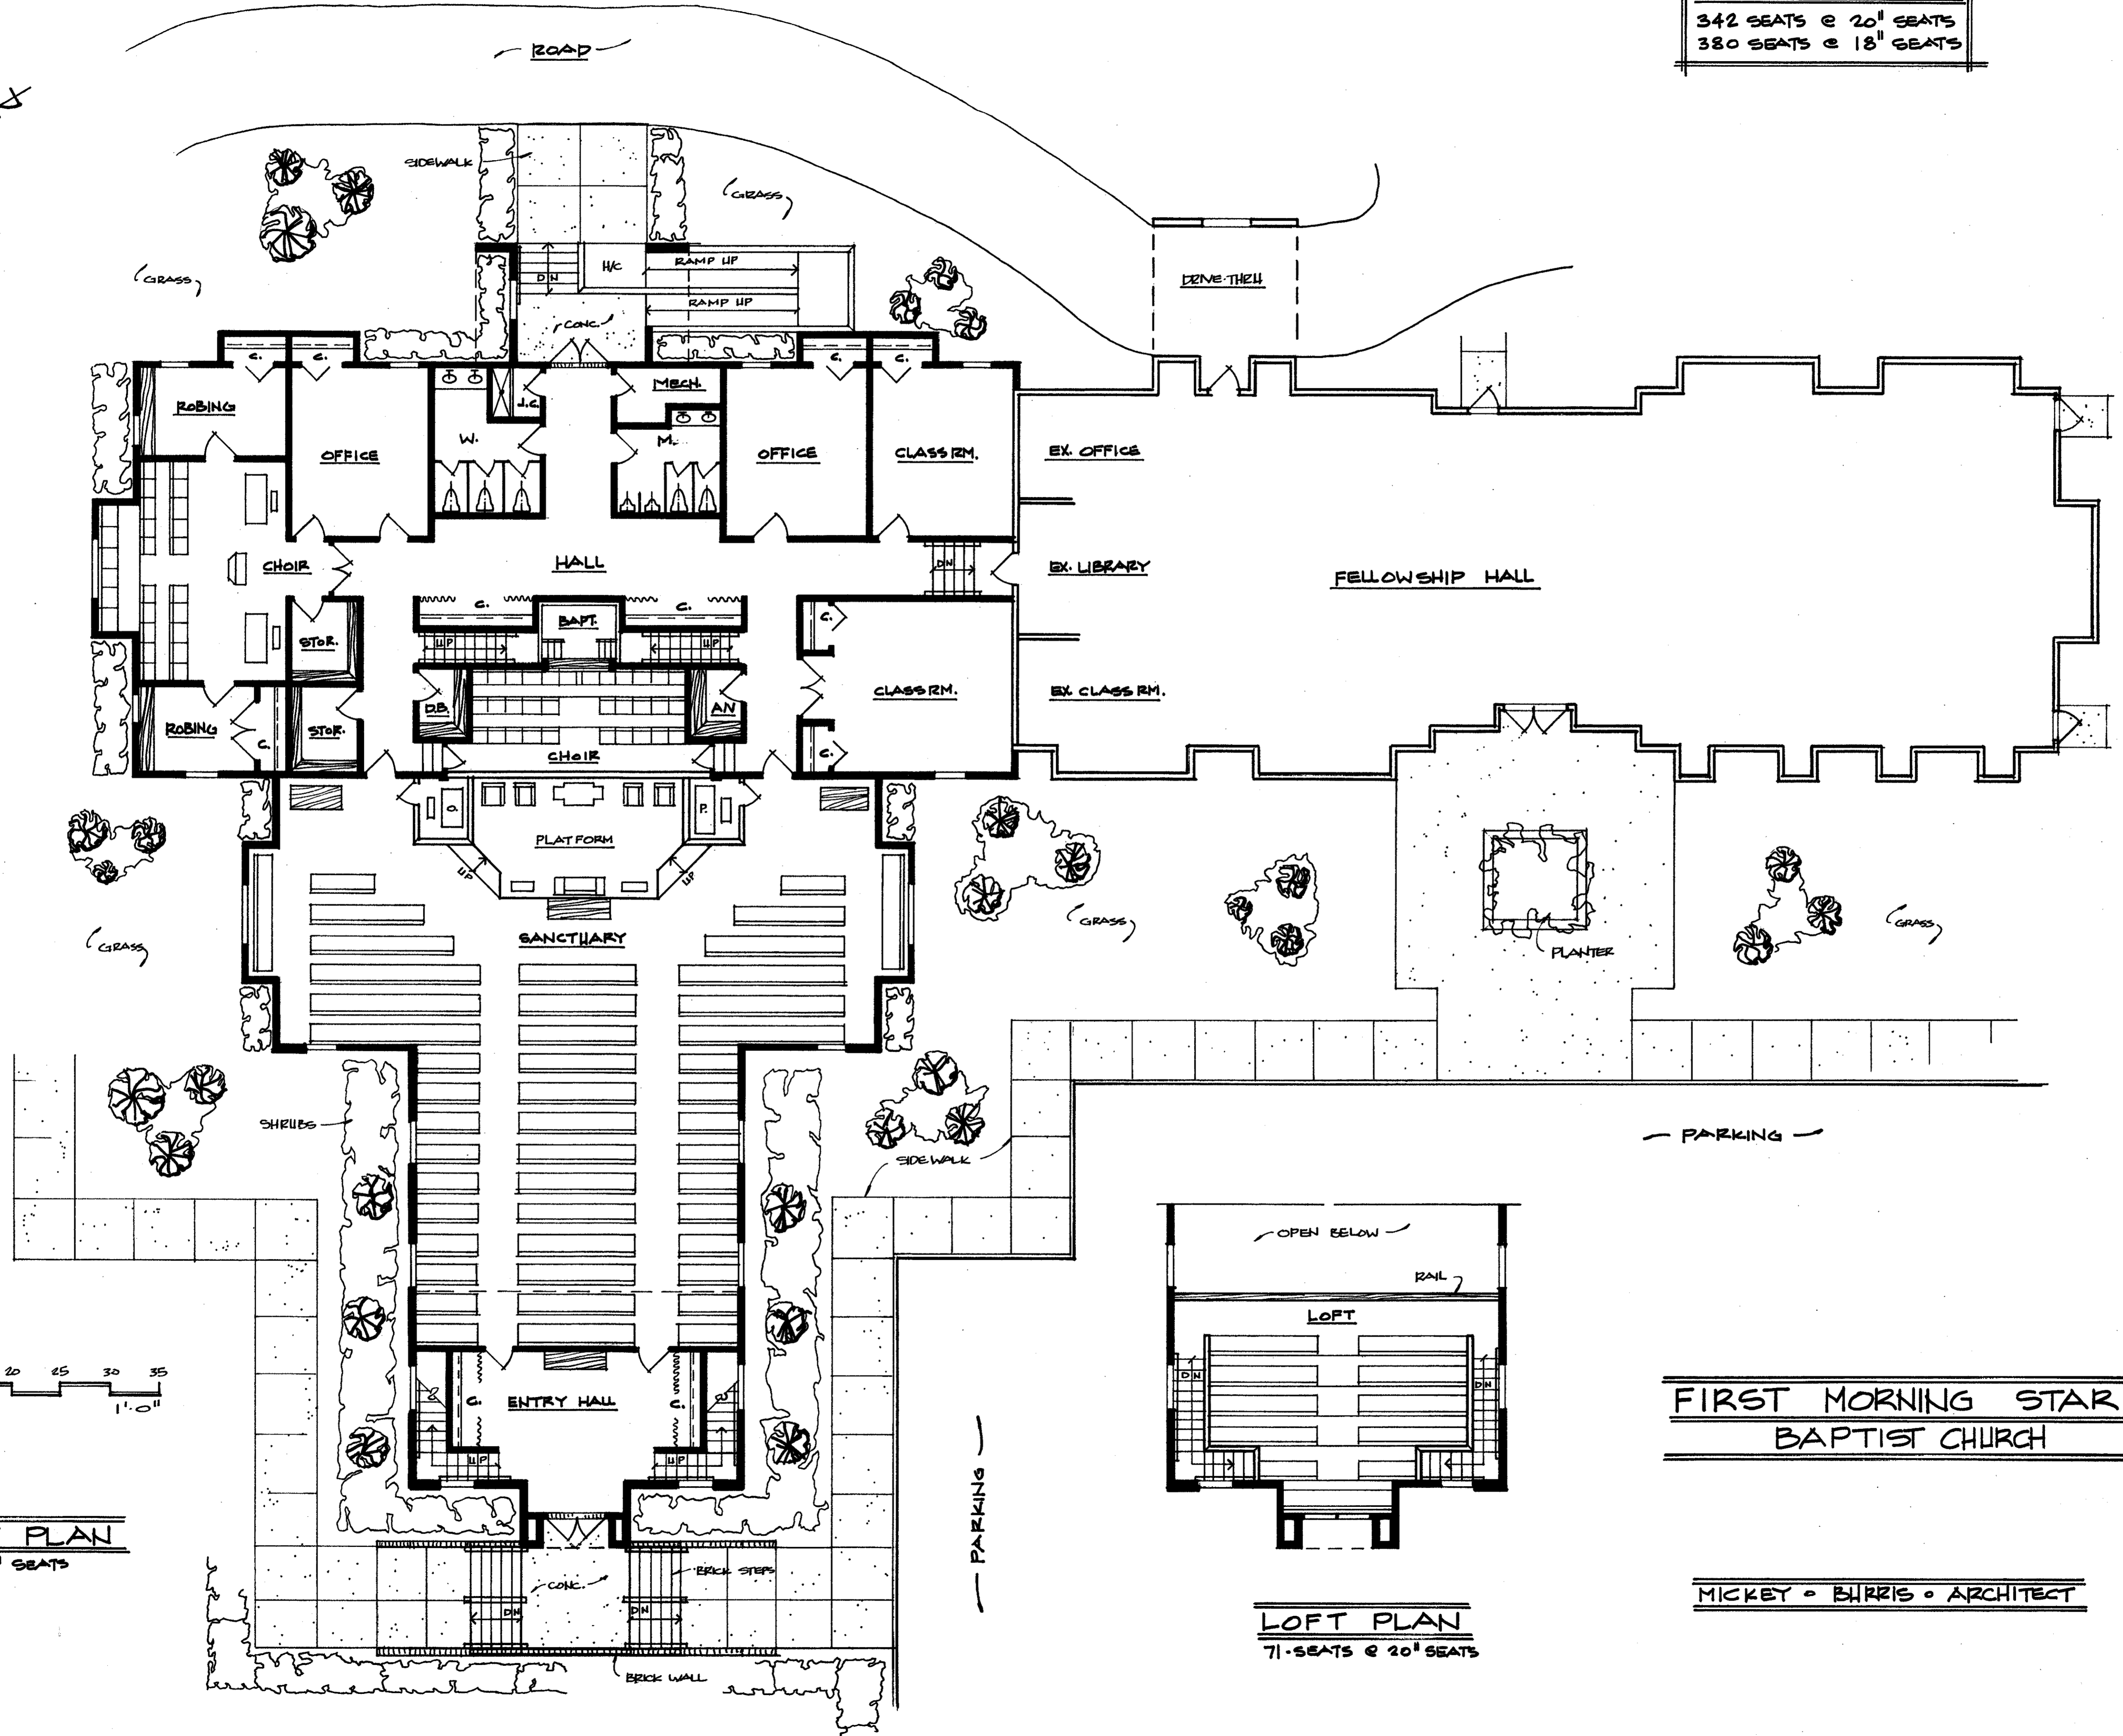

SEATING CAPACITY	
342 SEATS @ 20" SEATS	
380 SEATS @ 18" SEATS	

SANCTUARY PLAN
271 SEATS @ 20" SEATS

LOFT PLAN
71 SEATS @ 20" SEATS

**FIRST MORNING STAR
BAPTIST CHURCH**

MICKEY BURRIS ARCHITECT